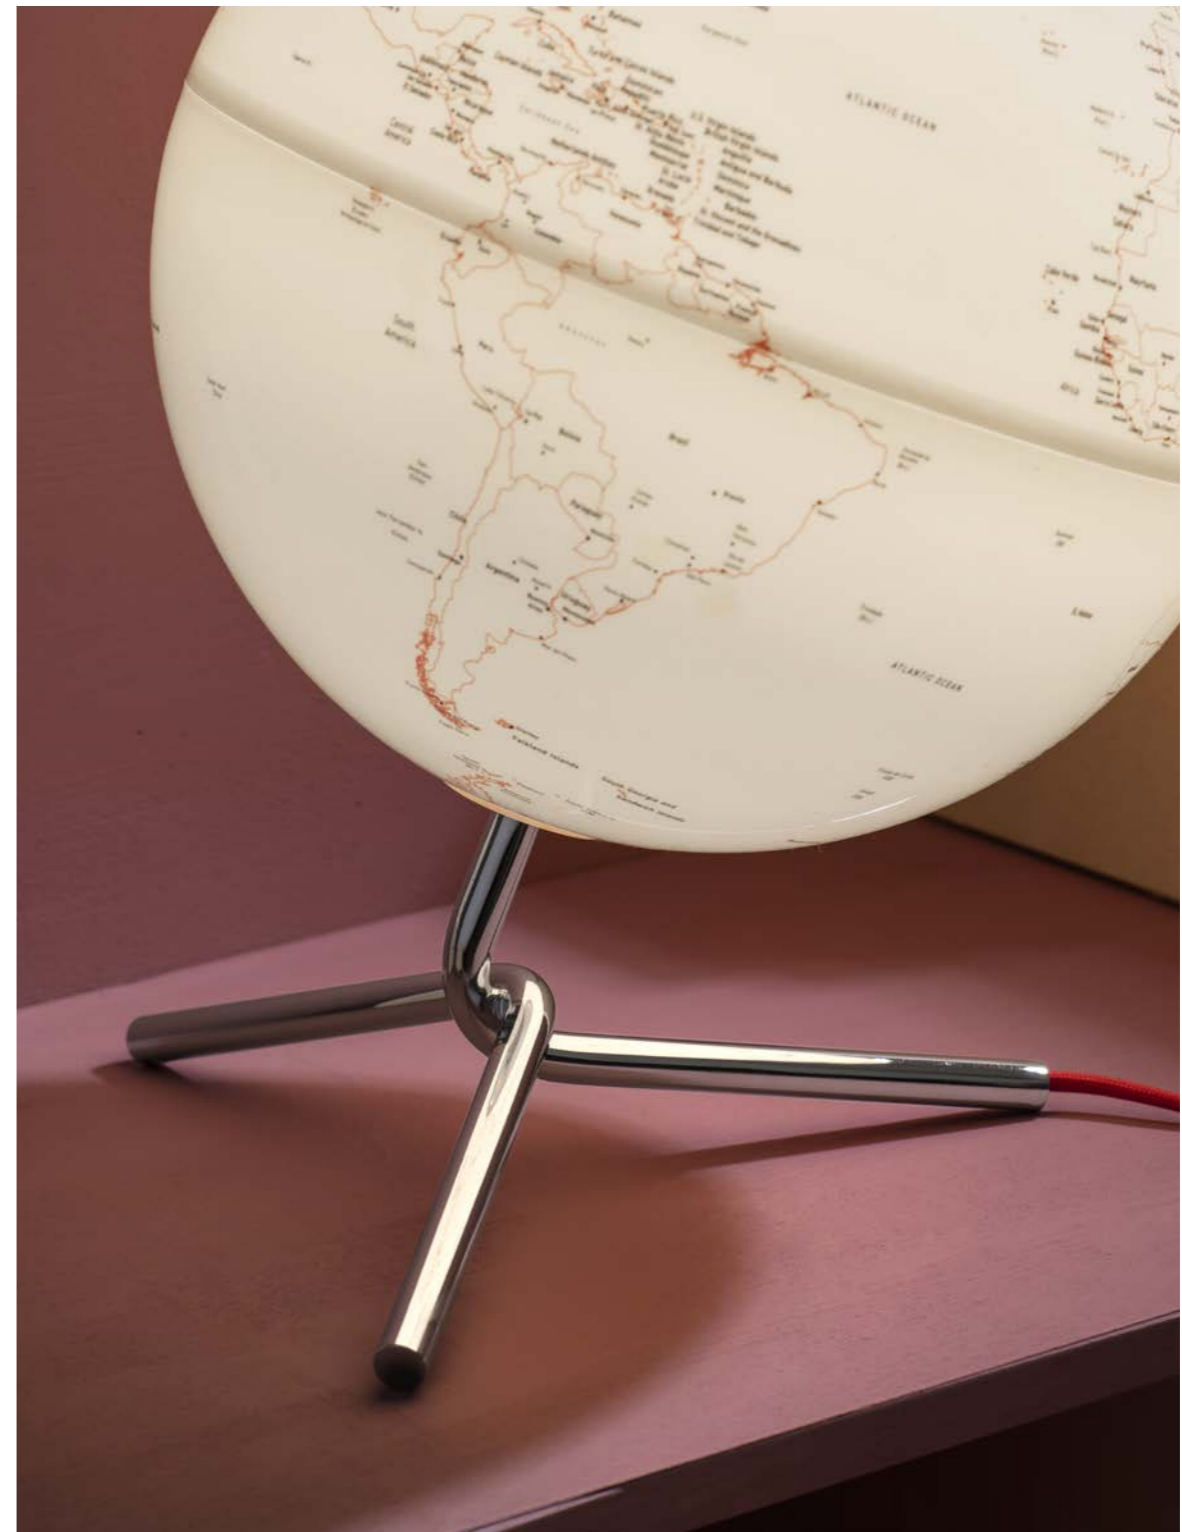

DESIGN CLAUD JENSEN & HENRIK HOLBÆK TOOLS®
METAL AND CHROMED STEEL BASE
DIMENSIONS Ø 25 CM HEIGHT 36 CM

ANGLO

BLACK

SILVER

SLATE

NODO

GLOBE WITH LIGHT
DESIGN WALTER GIOVANNIELLO
CHROMED STEEL BASE
DIMENSIONS Ø 30 CM HEIGHT 39 CM
LED LIGHT