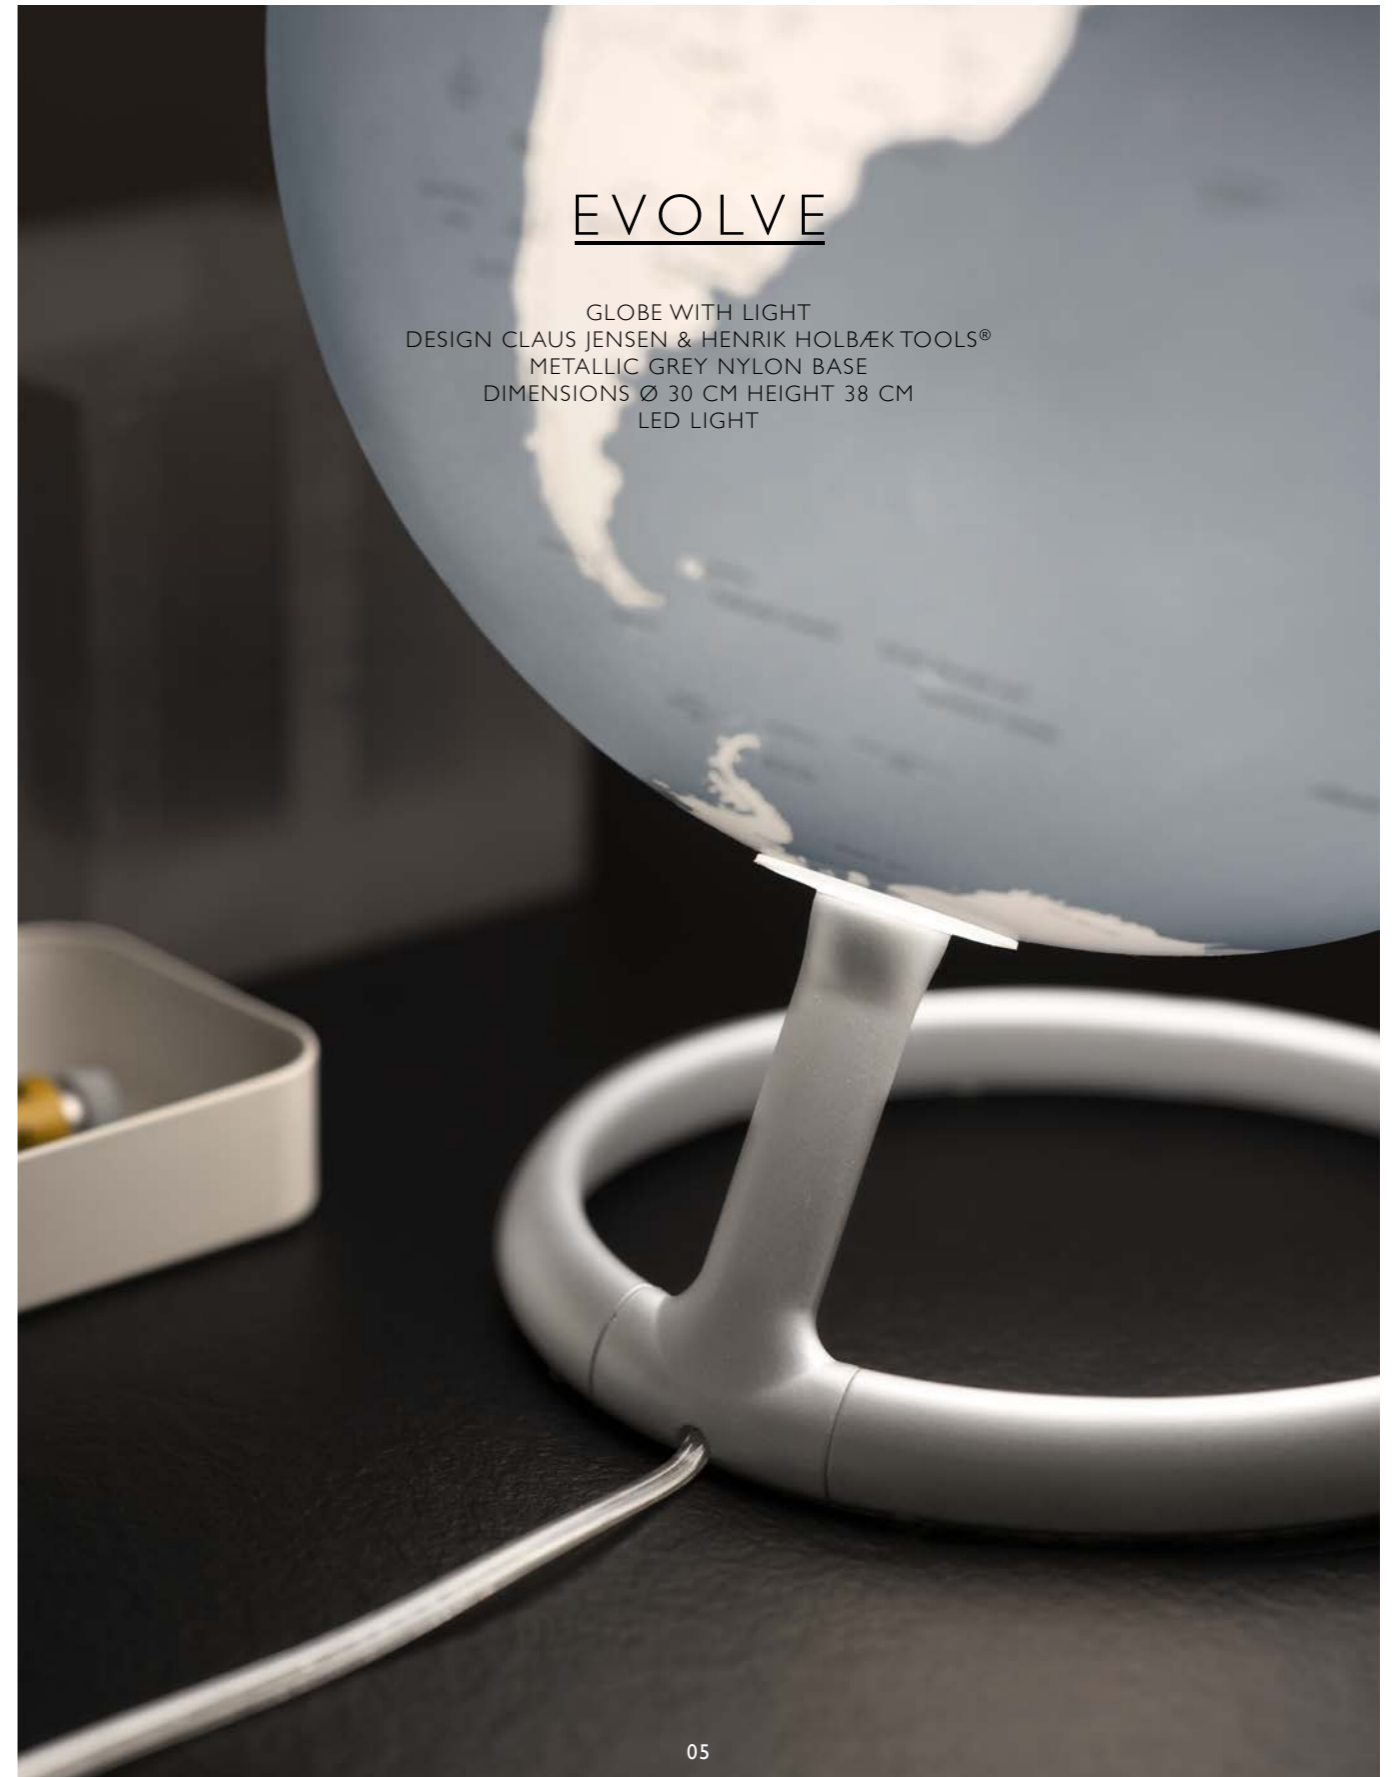

STEEL BLUE WITH LIGHT

EVOLVE

GLOBE WITH LIGHT
DESIGN CLAUDS JENSEN & HENRIK HOLBÆK TOOLS®
METALLIC GREY NYLON BASE
DIMENSIONS Ø 30 CM HEIGHT 38 CM
LED LIGHT

EVOLVE

CARDINAL RED WITH LIGHT

FERN GREEN WITH LIGHT